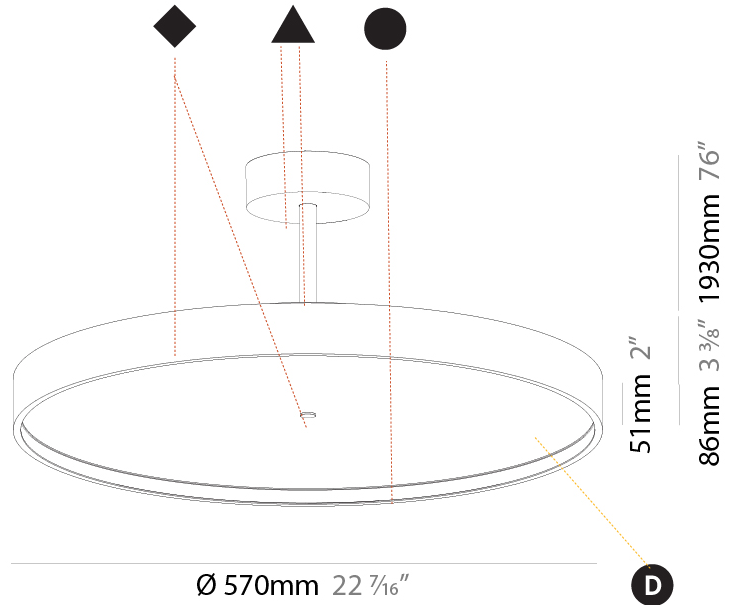

GENERAL

Series: Sign Diva Tube
Subseries: Sign Diva Tube Korona
Brand: Prolicht
Division: Architectural
Mounting Type: Suspension
Mounting Location: Ceiling
Subcategory: Pendant

PHYSICAL

Shape: Round
Diameter (mm): 570
Diameter (in): 22 7/16
Height (mm): 86
Height (in): 3 3/8
Max. Overall Height (mm): 2016
Max. Overall Height (in): 79 3/8
Light Distribution: Direct
Weight (kg): 7.982
Weight (lbs): 17.597
Diffuser: PMMA - Opal / Micro-Prism / Sparkling Secret / Vintage Industrial
Fixture Finish: SSR / BKV / CWI / CRY / HAB / UFT / ITA / RUA / FTG / MYG / LOD / PUS / FRO / FUP / KIA / POP / BLS / SPG / MEY / GOH / GUM / CHC / COM / ABZ / JAG / OBR / MOS / ROR
Fixture Material: Extruded Aluminum / Steel

ELECTRICAL

Lamp Type: LED (Zhaga Standard)
Input Wattage (W): 49
Total Output Wattage (W): 46.9
Dimming: Tri-Mode (Non-Dimming and Phase Dimming (120Vac only and 0-10V Dimming))
Driver Included: Yes
Driver Location: Integrated
Driver Type: Constant Current - Universal
Driver Class: Class 2
Input Voltage (V): 120 - 277
Constant Current (MA): 350

LED

Color Temperature (*K): 2700 / 3000 / 3500 / 4000
Max. Delivered Lumen (lm): 4978 / 5337 / 5384 / 5494
Nominal Lumen (lm): 6199 / 6646 / 6705 / 6842
CRI: >90 CRI
Lamp Life (hrs): 50000

OPTICAL

RATINGS AND CERTIFICATIONS

Certified By: Certified for North American Standards
IP rating: IP20